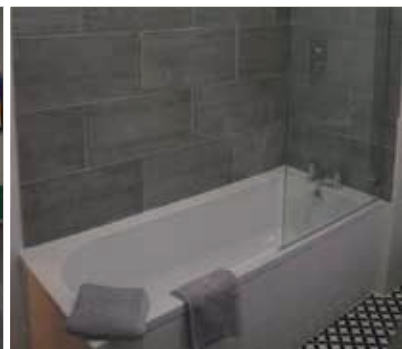

# YOUR HOME FROM HOME

9 BORROWDALE ROAD | LIVERPOOL

7 BEDROOMS | 3 BATHROOMS | SUPERFAST BROADBAND | COMPLETELY REFURBISHED

Completely refurbished from top to bottom with an industrial style to create the ultimate in luxury student living. Property highlights include Superfast Virgin Media Broadband, Flat Screen Smart TV & luxury bathrooms with boutique styling.

For the 2015/2016 academic year we are including a complimentary Chromecast – allowing you to cast your favourite entertainment from you phone or tablet straight to your TV. All bedrooms include double beds, workspace with chair, ample storage for all your worldly possessions and a small flat screen TV.

# PROPERTY FEATURES

GROUND FLOOR

FIRST FLOOR

SECOND FLOOR

Wi-Fi

Washing Machine/Dryer

Dining Area

40\" Flat Screen Smart TV