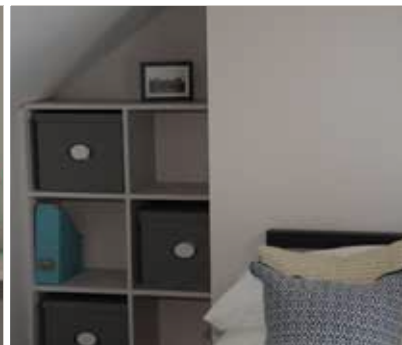

YOUR STUDENT LIVING

# YOUR HOME FROM HOME

9 BORROWDALE ROAD | LIVERPOOL

7 BEDROOMS | 3 BATHROOMS | SUPERFAST BROADBAND | COMPLETELY REFURBISHED

Completely refurbished from top to bottom with an industrial style to create the ultimate in luxury student living. Property highlights include Superfast Virgin Media Broadband, Flat Screen Smart TV & luxury bathrooms with boutique styling.

For the 2015/2016 academic year we are including a complimentary Chromecast – allowing you to cast your favourite entertainment from you phone or tablet straight to your TV. All bedrooms include double beds, workspace with chair, ample storage for all your worldly possessions and a small flat screen TV.