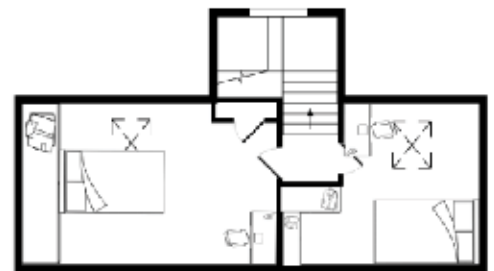

# PROPERTY FEATURES

GROUND FLOOR

FIRST FLOOR

SECOND FLOOR

Wi-Fi

Washing Machine/Dryer

Dining Area

40\" Flat Screen Smart TV