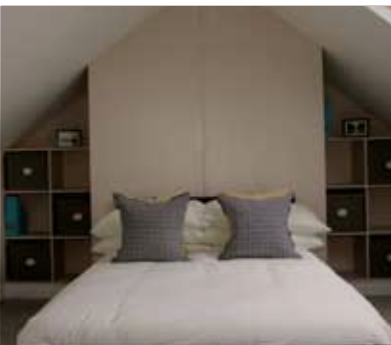

YOUR STUDENT LIVING

# YOUR HOME FROM HOME

9 BORROWDALE ROAD | LIVERPOOL

7 BEDROOMS | 3 BATHROOMS | SUPERFAST BROADBAND | COMPLETELY REFURBISHED

Completely refurbished from top to bottom with an industrial style to create the ultimate in luxury student living. Property highlights include Superfast Virgin Media Broadband, Flat Screen Smart TV & luxury bathrooms with boutique styling.

For the 2015/2016 academic year we are including a complimentary Chromecast – allowing you to cast your favourite entertainment from you phone or tablet straight to your TV. All bedrooms include double beds, workspace with chair, ample storage for all your worldly possessions and a small flat screen TV.